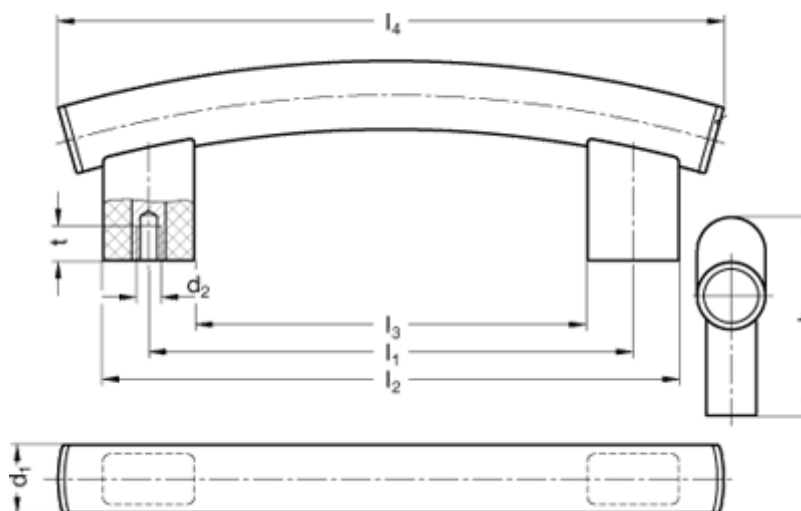

Article number: 201249500

Description: E+G Arch-shaped handle  
GN 666.4-30-M6-500-EL

## Measures

b = 22 | t = 15

d1 = 30

d2 = M 6

h = 94

l1 = 500

l2 = 540

l3 = 460

l4 = 580